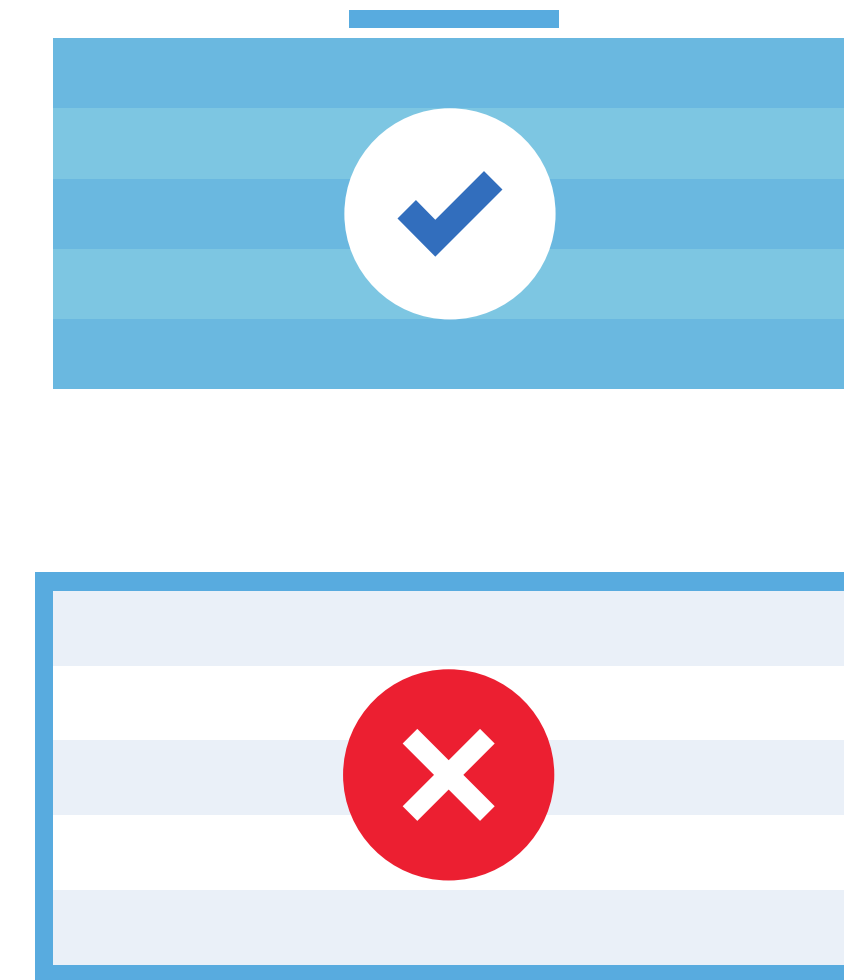

How to wear a face mask

Wash your hands before wearing a mask

Ensure the colored side is facing out

Secure the elastic around your ears

Ensure the metallic strip fits the shape of your nose

Stretch the mask to cover your chin

Do not touch the mask while using it

Remove the mask by holding the elastic

Dispose of the mask without touching the front