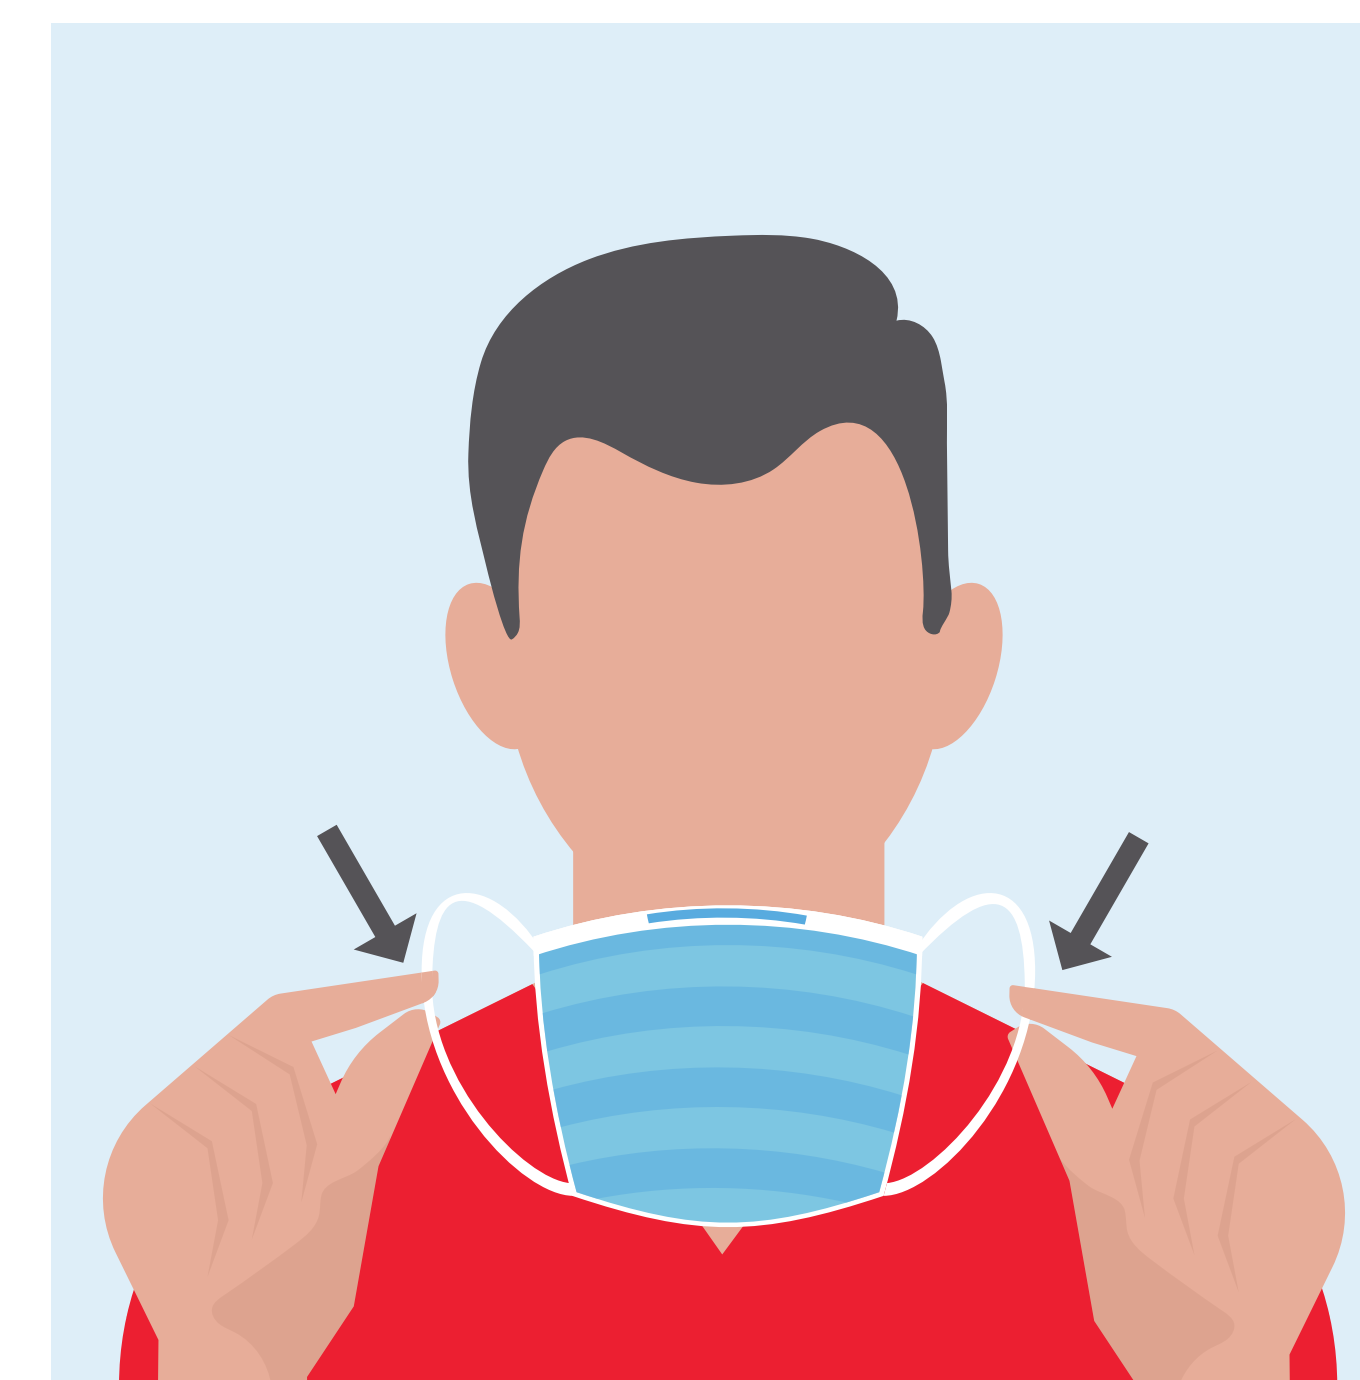

How to wear a face mask

Wash your hands before wearing a mask

Ensure the colored side is facing out

Secure the elastic around your ears

Ensure the metallic strip fits the shape of your nose

Stretch the mask to cover your chin

Do not touch the mask while using it

Remove the mask by holding the elastic

Dispose of the mask without touching the front